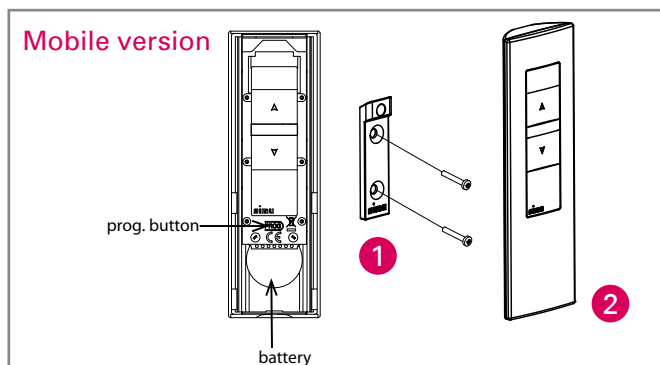

## SIMU-Hz RADIO TRANSMITTERS

1 CHANNEL

THE NEW COLLECTION OF WIRELESS TRANSMITTERS TO EASILY CONTROL  
A ROLLER SHUTTER, AN AWNING OR LIGHTING

**A transmitter for every use:** choose either a wall version that can be placed where you want or a remote version that's always within easy reach!

**The remote control:** compact, ergonomic and practical, it fits easily in the hand and can also be hung up on the wall thanks to its magnetic bracket.

**Elegant, both understated and modern,** this new transmitter easily blends into any kind of decor. A collection of frames with stylish colours and decorations lets you to customise the transmitters and bring a unique touch to your decor. You'll find this signature in the entire collection of simu-hz transmitters.

## PROGRAMMING AND ASSEMBLY

1 Mount the bracket on the wall

2 Clip on the Hz control module

3 Clip on the frame

1 Mount the bracket on the wall

2 Put the Hz remote control in its wall bracket

\* Module compatible with 50x50 mm electrical frames on the market, thanks to the "DIN accessories" offer (ask us for more details).