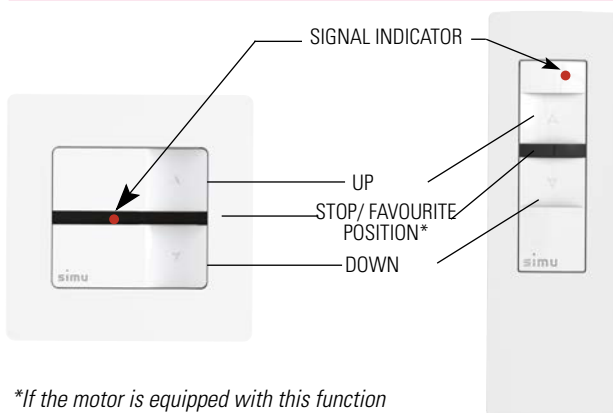

TECHNICAL CHARACTERISTICS

*If the motor is equipped with this function

POWER SUPPLY 3V CR2430 battery

RADIO RANGE **Wall version:** 150 meters in open field and 15 meters through 2 reinforced concrete walls

Mobile version: 200 meters in open field and 20 meters through 2 reinforced concrete walls

SIZE **Wall version:** 80x80x10 mm

Mobile version: 125x40x15 mm

OPERATING TEMPERATURE -10° to +60°C

RADIO FREQUENCY 433.42 MHz

PROTECTION INDEX IP30

PRODUCT CLASS III

COMPATIBILITY SIMU-Hz motors and receivers

REFERENCES

DESCRIPTION	REFERENCES
WALL 1 CHANNEL	x1 2008369
	x10 2008370
	x100 2008495
MOBILE 1 CHANNEL	x1 2008799

Transmitters to custom (delivered without the frame):

DESCRIPTION	REFERENCES
WALL 1 CHANNEL TO CUSTOM	x100 2009070
MOBILE 1 CHANNEL TO CUSTOM	x120 2008816

Delivered with battery. Mobile version supplied with wall bracket (wall fixing screws not included in both cases).

COLLECTION OF COLOURED FRAMES TO CUSTOMIZE THE TRANSMITTER

	Anthracite	Taupe	Raspberry Red	Mineral Blue	Brushed Alu	Zebrano Wood	Lily flower	Zebra	Anthracite chrome
Frames for wall transmitters	9019766	9019767	9019768	9019769	9019770	9019771	9019772	9019773	9019774
Frames for remote controls	9019775	9019776	9019777	9019778	9019779	9019780	9019781	9019782	9019783

The frames are packaged individually