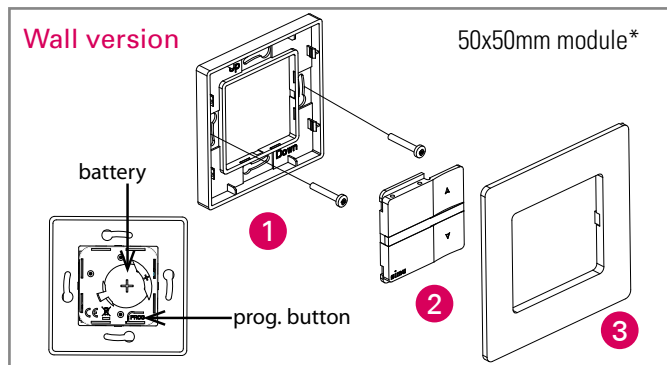

**The remote control:** compact, ergonomic and practical, it fits easily in the hand and can also be hung up on the wall thanks to its magnetic bracket.

**Elegant, both understated and modern,** this new transmitter easily blends into any kind of decor. A collection of frames with stylish colours and decorations lets you to customise the transmitters and bring a unique touch to your decor. You'll find this signature in the entire collection of simu-hz transmitters.

## PROGRAMMING AND ASSEMBLY

1 Mount the bracket on the wall

2 Clip on the Hz control module

3 Clip on the frame

1 Mount the bracket on the wall

2 Put the Hz remote control in its wall bracket

\* Module compatible with 50x50 mm electrical frames on the market, thanks to the "DIN accessories" offer (ask us for more details).

**Mobile version:** 200 meters in open field and 20 meters through 2 reinforced concrete walls

**SIZE** **Wall version:** 80x80x10 mm

**Mobile version:** 125x40x15 mm

**OPERATING TEMPERATURE** -10° to +60°C