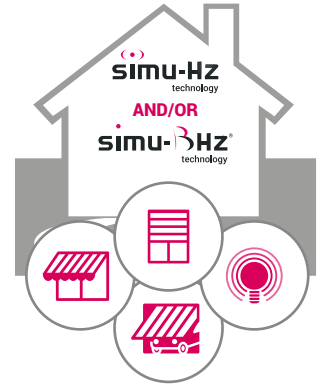

Compatible with radio SIMU ranges:

simu-HZ technology & simu-BHz technology

Committed to you

OPERATING

AT HOME

OR ON THE MOVE

WITH APP
on smartphone or tablet

WIFI
OR 3G/4G

WITH INTERNET
AND A LIVEIN2 BOX
AT HOME

Internet box connected
with RJ45 cable

I CAN CONTROL
MY HOME EQUIPMENTS

Rolling shutters, awnings,
garage doors, or lights ...

INSTALLATION

APPLICATION
FOR IOS AND ANDROID
NO SUBSCRIPTION *