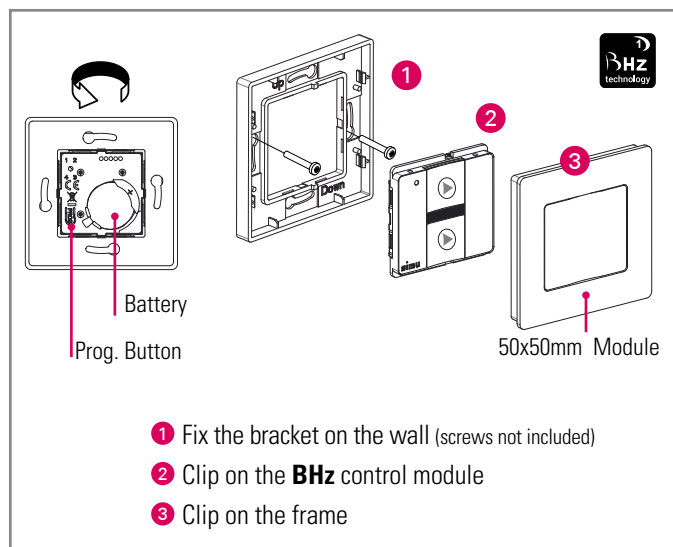

TECHNICAL CHARACTERISTICS

POWER SUPPLY PILE 3V CR2430

RADIO RANGE 150 m in open field
and 15 meters through 2 reinforced concrete walls

SIZE 80x80x10mm

OPERATING TEMPERATURE 0° / +45°C

RADIO FREQUENCY 868-870 MHz

PROTECTION INDEX IP30

PRODUCT CLASS III

COMPATIBILITY Through the connected solution LiveIn2 compatible with motors and receivers SIMU-Hz and SIMU-BHz