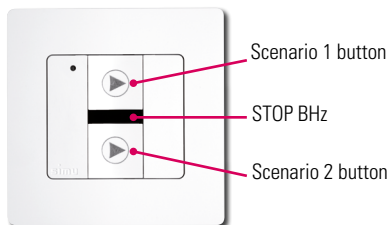

Compatible with radio SIMU ranges:

simu-Hz[®]
technology

&

simu-BHz[®]
technology

OPERATING PRINCIPLE

Before fixing the transmitter to the wall, make the following presets:

PRE-SETTINGS

1- In the LiveIn2 app, from the SETTINGS menu, add a device BHz «Remote». Let you guide by the application to pair the transmitter with its PROG button.

2- Then configure on each button of the transmitter the preferred scenario.

3- The scenario transmitter is ready to operate.

OPERATING *

FROM THE TRANSMITTER, PLAY THE DEFINED SCENARIO. This one is transmitted to the LiveIn2 box.