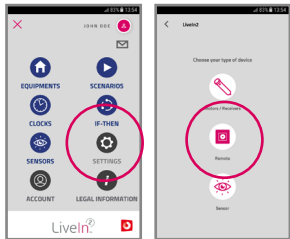

Compatible with radio SIMU ranges:

simu-Hz[®]
technology

&

simu-BHz[®]
technology

OPERATING PRINCIPLE

Before fixing the transmitter to the wall, make the following presets:

PRE-SETTINGS

1- In the LiveIn2 app, from the SETTINGS menu, add a device BHz «Remote». Let you guide by the application to pair the transmitter with its PROG button.

2- Then configure on each button of the transmitter the preferred scenario.

3- The scenario transmitter is ready to operate.

OPERATING *

FROM THE TRANSMITTER, PLAY THE DEFINED SCENARIO. This one is transmitted to the LiveIn2 box.

THE LIVEIN2 BOX BROADCASTS THE SCENARIO'S COMMANDS ON THE INSTALLATION DEVICES.

SHUTTERS, AWNINGS OR LIGHTS TRIGGER ACCORDING TO THE CHOSED SCENARIO.

* Operates even in case there is a network breakdown on your Internet box