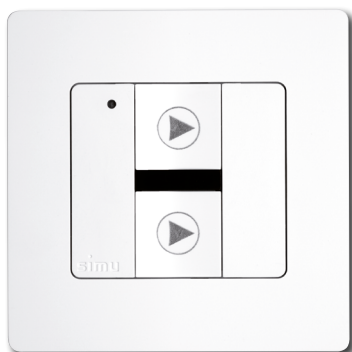

SCENARIO TRANSMITTER

LiveIn²^{TM}

simu-BHz®
technology

PLAY YOUR FAVORITE SCENARIOS FROM A WALL CONTROL POINT

The scenario transmitter gives the opportunity to play two scenarios among those created in the LiveIn2 application.

100% COMPATIBLE WITH SIMU RADIO: through LiveIn2, it can control both Hz and BHz equipment.

EASY PROGRAMMING: from the LiveIn2 app, assign to each button of the transmitter a scenario so that you can launch it directly from the transmitter. If necessary, the choice of assigned scenarios may be modified.

PRACTICAL: it can be placed wherever you want; for instance at the entrance of his house, to play the scenarios «close all» / «open all». This control point will still operate with LiveIn2 box even if there is an Internet breakdown.

CUSTOMIZABLE: a collection of frames with stylish colours and decorations lets you to customise the wall transmitter and bring a unique touch to your decor.

To associate with the control solution

LiveIn²^{TM}

Compatible with radio SIMU ranges:

simu-Hz®
technology

&

simu-BHz®
technology