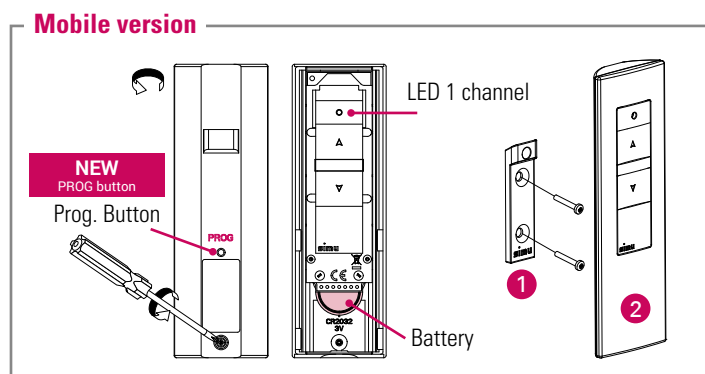

The remote control: compact, ergonomic and practical, it fits easily in the hand and can also be hung up on the wall thanks to its magnetic bracket.

Elegant, both understated and modern, this new transmitter easily blends into any kind of decor. A collection of frames with stylish colours and decorations lets you to customise his wall transmitter and bring a unique touch to your decor. You'll find this signature in the entire collection of simu-hz transmitters.

A touch of comfort: record a favourite position on your roller shutter or awning and activate it by simply pressing the stop button.

simu-hz
technology

PROGRAMMING AND ASSEMBLY

- 1 Mount the bracket on the wall
- 2 Clip on the Hz control module
- 3 Clip on the frame

- 1 Mount the bracket on the wall
- 2 Put the Hz remote control in its wall bracket

TECHNICAL CHARACTERISTICS

*If the motor is equipped with this function

POWER SUPPLY	Wall version: Pile lithium 3V type CR 2430 Mobile version: Pile lithium 3V type CR 2032
RADIO RANGE	Wall version: 150 meters in open field and 15 meters through 2 reinforced concrete walls Mobile version: 200 meters in open field and 20 meters through 2 reinforced concrete walls
SIZE	Wall version: 80x80x10 mm Mobile version: 125x40x15 mm
OPERATING TEMPERATURE	0°C / +45°C
RADIO FREQUENCY	433.42 MHz
PROTECTION INDEX	IP30
PRODUCT CLASS	III
COMPATIBILITY	SIMU-Hz motors and receivers