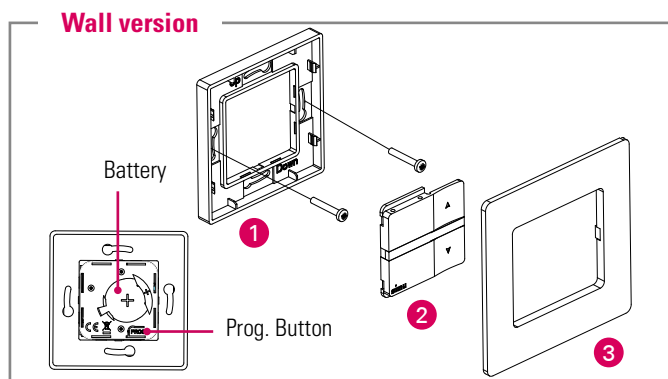

SIMU-Hz RADIO TRANSMITTERS

1 CHANNEL

THE NEW COLLECTION OF WIRELESS TRANSMITTERS TO EASILY CONTROL
A ROLLER SHUTTER, AN AWNING OR LIGHTING

A transmitter for every use: choose either a wall version that can be placed where you want or a remote version that's always within easy reach!

The remote control: compact, ergonomic and practical, it fits easily in the hand and can also be hung up on the wall thanks to its magnetic bracket.

Elegant, both understated and modern, this new transmitter easily blends into any kind of decor. A collection of frames with stylish colours and decorations lets you to customise his wall transmitter and bring a unique touch to your decor. You'll find this signature in the entire collection of simu-hz transmitters.

A touch of comfort: record a favourite position on your roller shutter or awning and activate it by simply pressing the stop button.

simu-hz
technology

PROGRAMMING AND ASSEMBLY

- 1 Mount the bracket on the wall
- 2 Clip on the Hz control module
- 3 Clip on the frame