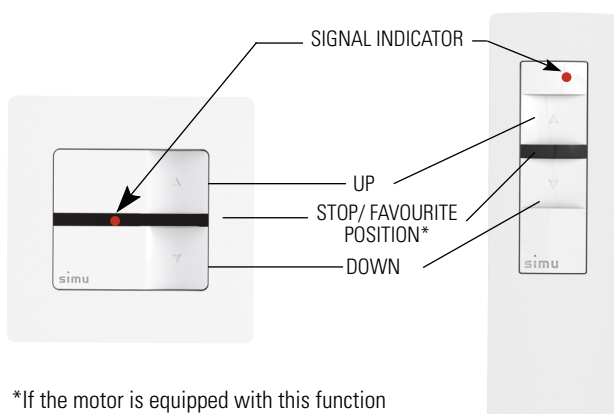

The remote control: compact, ergonomic and practical, it fits easily in the hand and can also be hung up on the wall thanks to its magnetic bracket.

Elegant, both understated and modern, this new transmitter easily blends into any kind of decor. A collection of frames with stylish colours and decorations lets you to customise his wall transmitter and bring a unique touch to your decor. You'll find this signature in the entire collection of simu-hz transmitters.

A touch of comfort: record a favourite position on your roller shutter or awning and activate it by simply pressing the stop button.

simu-hz
technology

PROGRAMMING AND ASSEMBLY

- 1 Mount the bracket on the wall
- 2 Clip on the Hz control module
- 3 Clip on the frame

- 1 Mount the bracket on the wall
- 2 Put the Hz remote control in its wall bracket

TECHNICAL CHARACTERISTICS

*If the motor is equipped with this function

POWER SUPPLY	Wall version: Pile lithium 3V type CR 2430 Mobile version: Pile lithium 3V type CR 2032
RADIO RANGE	Wall version: 150 meters in open field and 15 meters through 2 reinforced concrete walls Mobile version: 200 meters in open field and 20 meters through 2 reinforced concrete walls
SIZE	Wall version: 80x80x10 mm Mobile version: 125x40x15 mm
OPERATING TEMPERATURE	0°C / +45°C
RADIO FREQUENCY	433.42 MHz
PROTECTION INDEX	IP30
PRODUCT CLASS	III
COMPATIBILITY	SIMU-Hz motors and receivers