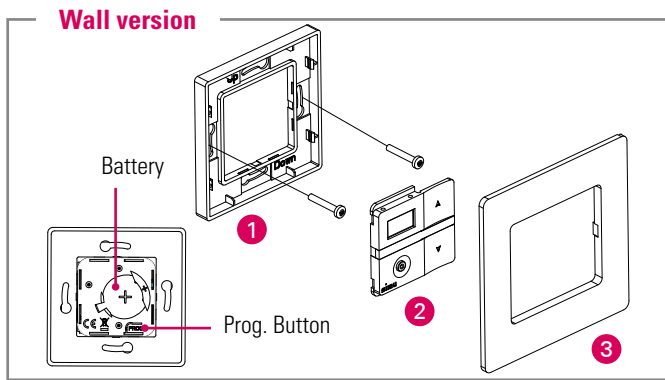

PROGRAMMING AND ASSEMBLY

1. 1 Mount the bracket on the wall
2. 2 Clip on the Hz control module
3. 3 Clip on the frame