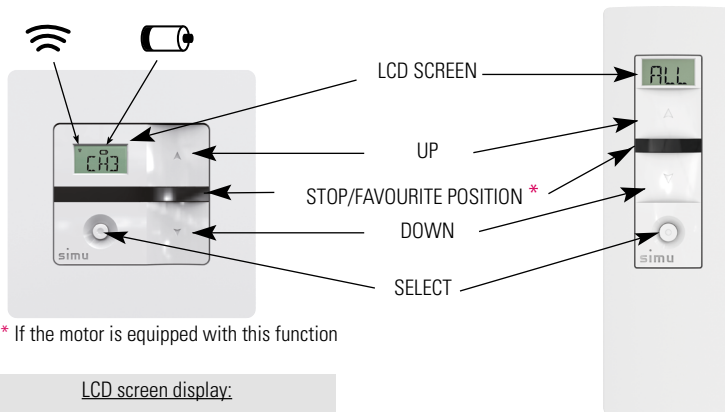

A transmitter for every use : choose either a wall version that can be placed where you want or a remote version that's always within easy reach!

The remote control: compact, ergonomic and practical, it fits easily in the hand and can also be hung up on the wall thanks to its magnetic bracket.

You'll find this signature in the entire collection of SIMU-Hz transmitters.

SIMU-Hz
technology

PROGRAMMING AND ASSEMBLY

- 1 Mount the bracket on the wall
- 2 Clip on the Hz control module
- 3 Clip on the frame

- 1 Mount the bracket on the wall
- 2 Put the Hz remote control in its wall bracket

TECHNICAL CHARACTERISTICS

* If the motor is equipped with this function

LCD screen display:

CHB Channel in use

Signal indicator

Low battery indicator

Screen goes on standby after 2 minutes

POWER SUPPLY Wall version: Pile lithium 3V type CR 2430

Mobile version: Pile lithium 3V type CR 2032

RADIO RANGE - wall version: 150 meters in open field and 15 meters through 2 reinforced concrete walls
 - mobile version: 200 meters in open field and 20 meters through 2 reinforced concrete walls