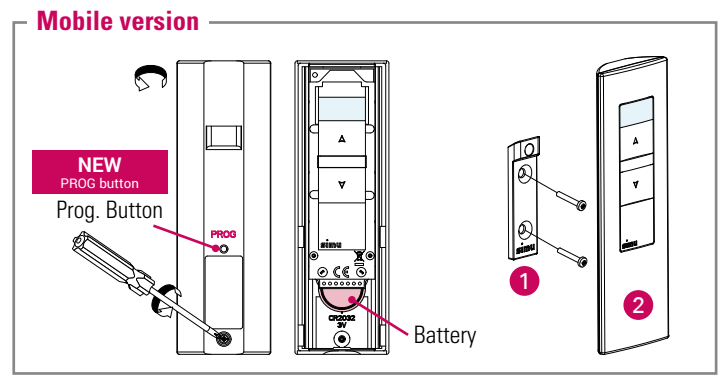

You'll find this signature in the entire collection of SIMU-Hz transmitters.

SIMU-Hz
technology

PROGRAMMING AND ASSEMBLY

- 1 Mount the bracket on the wall
- 2 Clip on the Hz control module
- 3 Clip on the frame

- 1 Mount the bracket on the wall
- 2 Put the Hz remote control in its wall bracket

TECHNICAL CHARACTERISTICS

* If the motor is equipped with this function

LCD screen display:

CHB Channel in use

Signal indicator